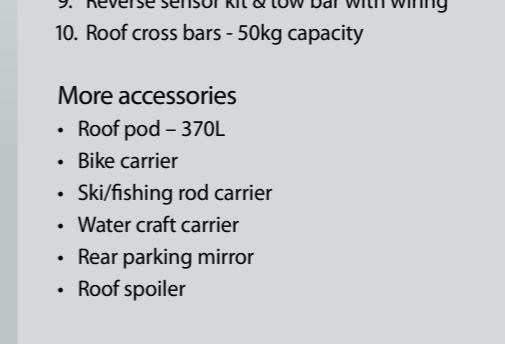

Exterior

1. Colour coded side steps
2. 16" alloy wheels
3. Aluminium side steps
4. Slimline door visor set
5. Headlamp protectors
6. Bonnet protector
7. Front bumper guard
8. Alloy nudge bar
9. Reverse sensor kit & tow bar with wiring
10. Roof cross bars - 50kg capacity