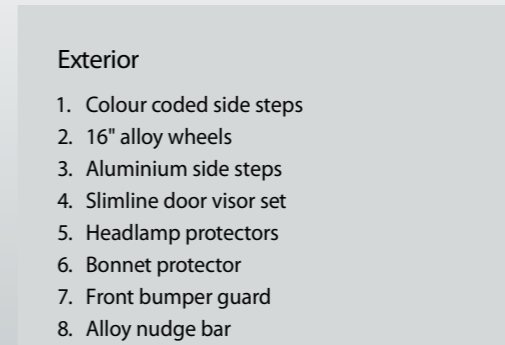

Exterior

1. Colour coded side steps
2. 16" alloy wheels
3. Aluminium side steps
4. Slimline door visor set
5. Headlamp protectors
6. Bonnet protector
7. Front bumper guard
8. Alloy nudge bar
9. Reverse sensor kit & tow bar with wiring
10. Roof cross bars - 50kg capacity